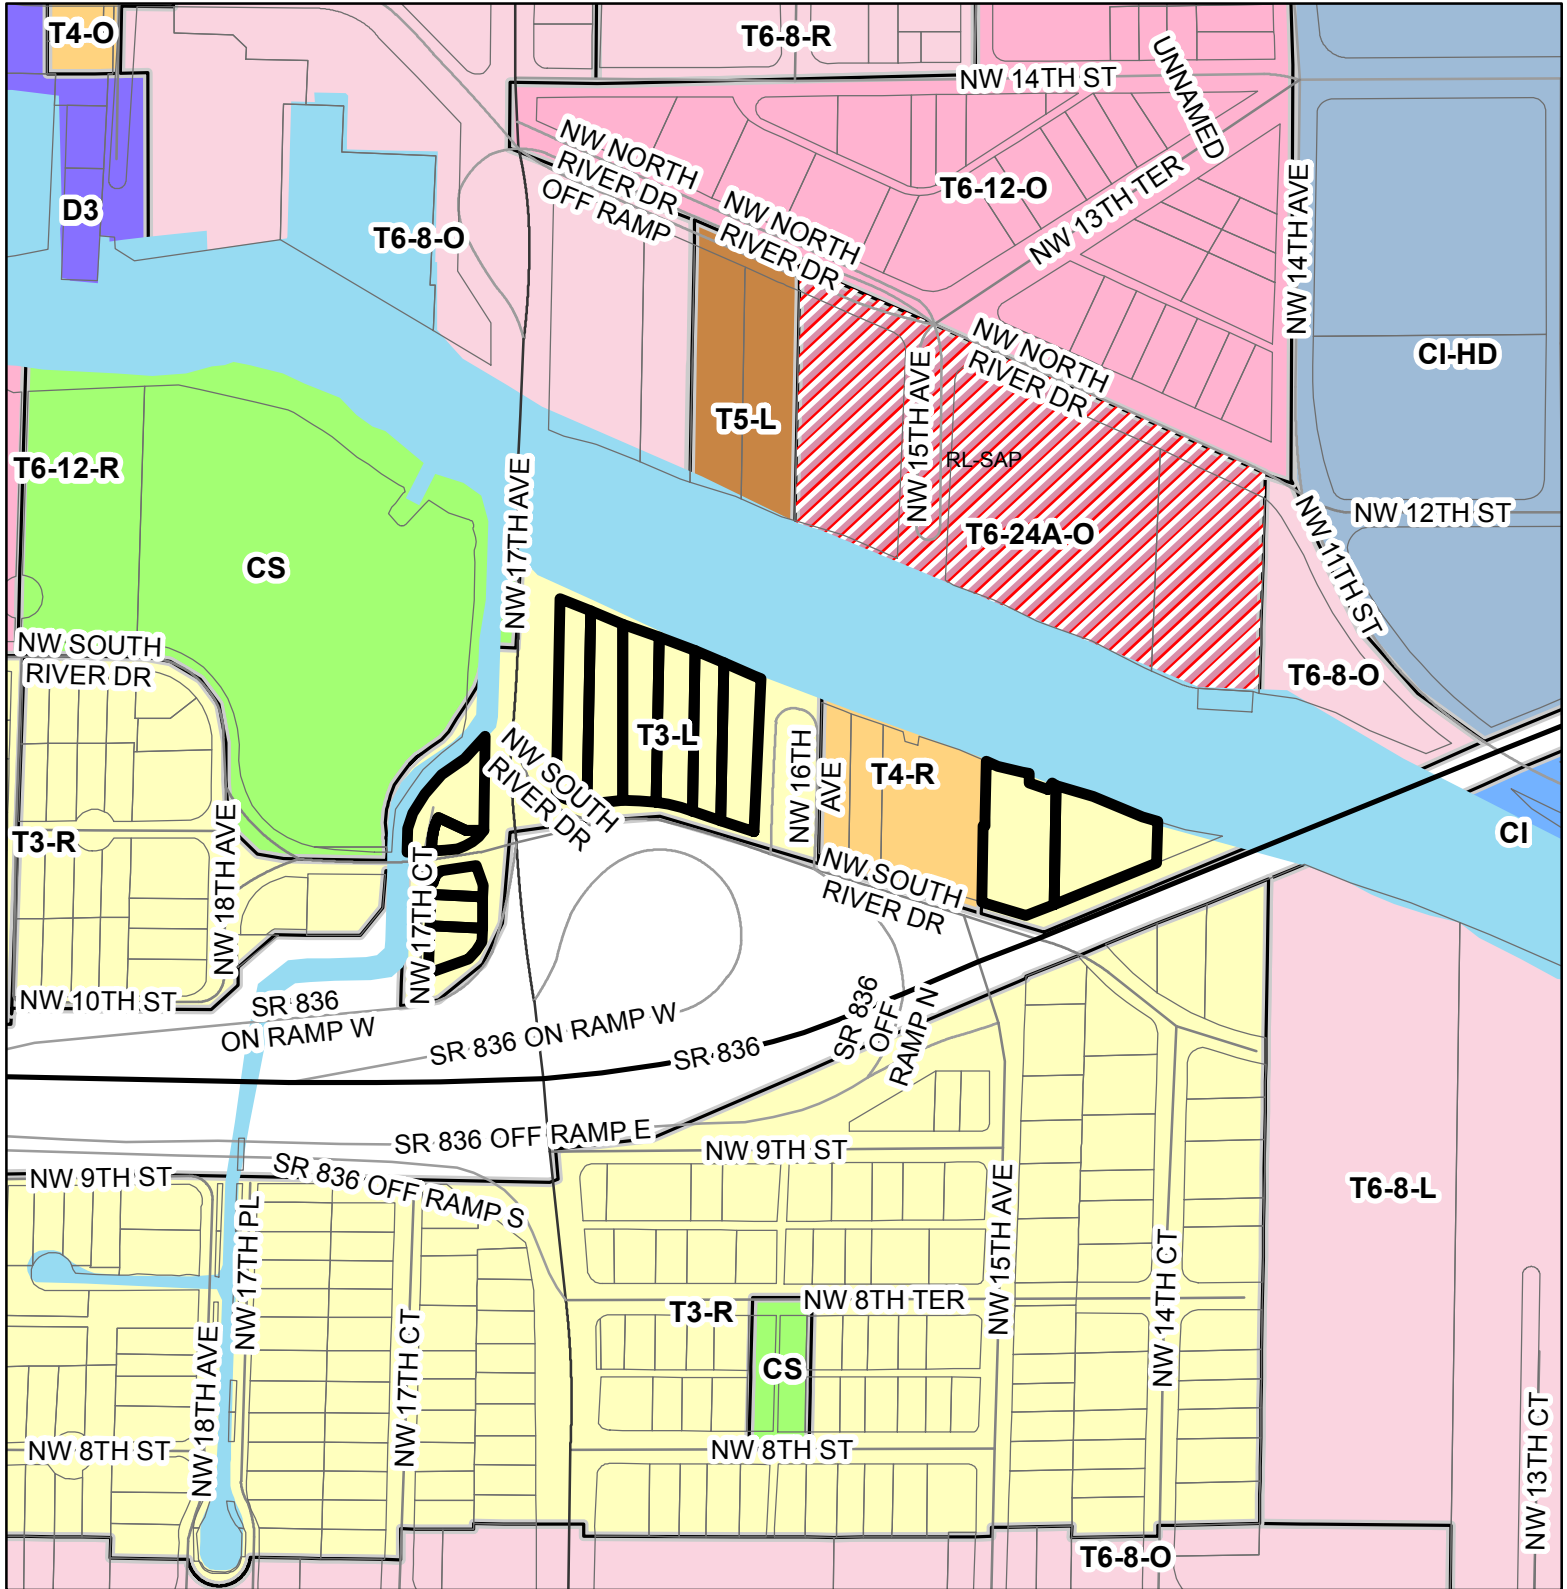

MIAMI 21 (EXISTING)

FILE ID: 4421

REZONE

ADDRESS: 1491, 1501, 1603, 1611, 1631, 1645,
1665, 1675, & 1701 NW S RIVER DR
AND 1001, 1007, 1111, & 1015 NW 17 CT